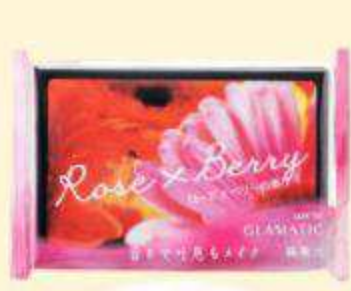

Lotte Pie No Mi Sweet Strawberry Chocolate

This Japanese snack is a versatile flavor that resembles a handmade treat made with love from your Valentine! A rich cocoa pie snack that has a sweet strawberry filling, every bite makes you imagine that you just received a fresh baked good from a loved one. You can even lightly bake this snack to replicate that oven-baked pie feeling that helps warm one's heart! How will you eat this Japanese snack?

Umaibo - Shrimp Mayonnaise

When we think of Valentine's Day, one of the more elegant foods that one can treat their significant other to that comes to mind is shrimp. The image of a suave, romantic couple on a date dining on shrimp is what inspired us to include this shrimp mayonnaise flavored Umaibo in your Japanese snack box! This flavor is incredibly popular among Japanese people for its rich flavor that replicates a real shrimp mayonnaise dish incredibly well! Who will you share your Umaibo with?

Ice Cream Lolly

Go on an ice cream date at home with this ice cream lolly! This cute lollipop Japanese candy is made to taste like a double scoop of ice cream - one vanilla scoop and the other strawberry. The white and pink colors mesh with the Valentine's Day color scheme, as do the ice cream flavors, thus this was included into your Valentine's Day Japanese candy box!

Pretty Cure DIY Shake Milkshake

Making its debut in our Japan box, this is the first time a Pretty Cure themed Japanese snack has been included! This Japanese DIY kit is a simple, fun, & delicious strawberry flavored milkshake. You can make this DIY together with your loved ones as you simply add the ingredients, shake, and enjoy the smooth taste together. As an additional Valentine's Day treat, you can even keep and use the included cup afterwards as a regular kawaii cup!